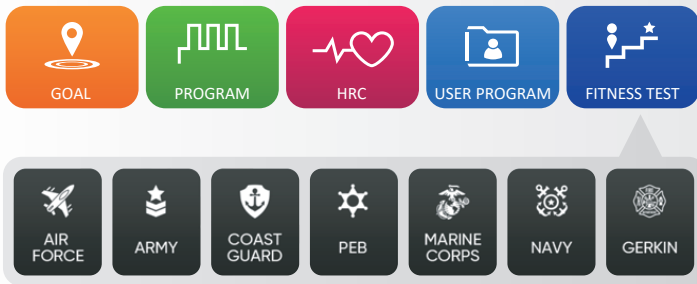

Professional training programs reaching special training goals

Except for build-in 32 preset programs and HRC, GOAL, FITNESS TEST, even with peculiar professional military training programs.